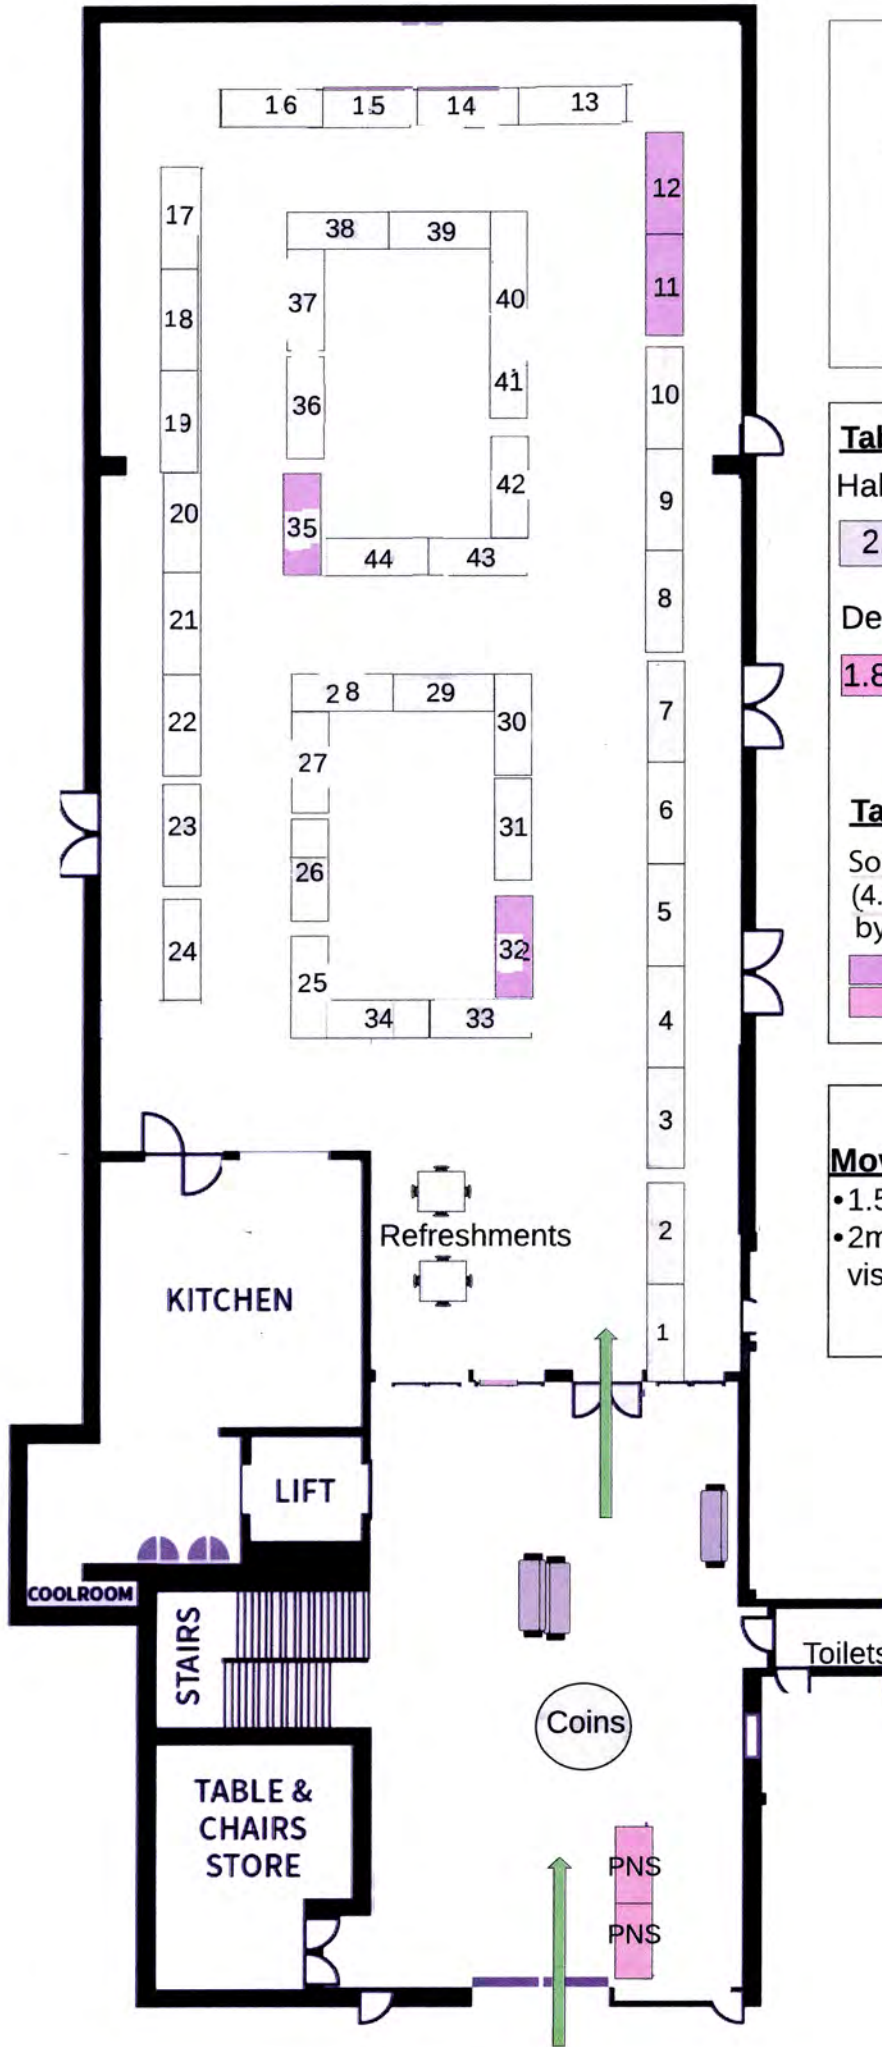

PNS Fair South Perth Hall Layout

HALL
40 full size tables
AND
5 x 6ft

FOYER
2 x large round
for PNS

Table Sizes
Hall-supplied tables
2.43m

Dealer-supplied 6ft tables
1.83m

Table Substitutions
Solid purple indicates a table pair (4.86m) which can be substituted by 3 x 6ft (5.49m)

Movement & Accessibility

- 1.5m from wall for dealers
- 2m traffic area clearance for visitors