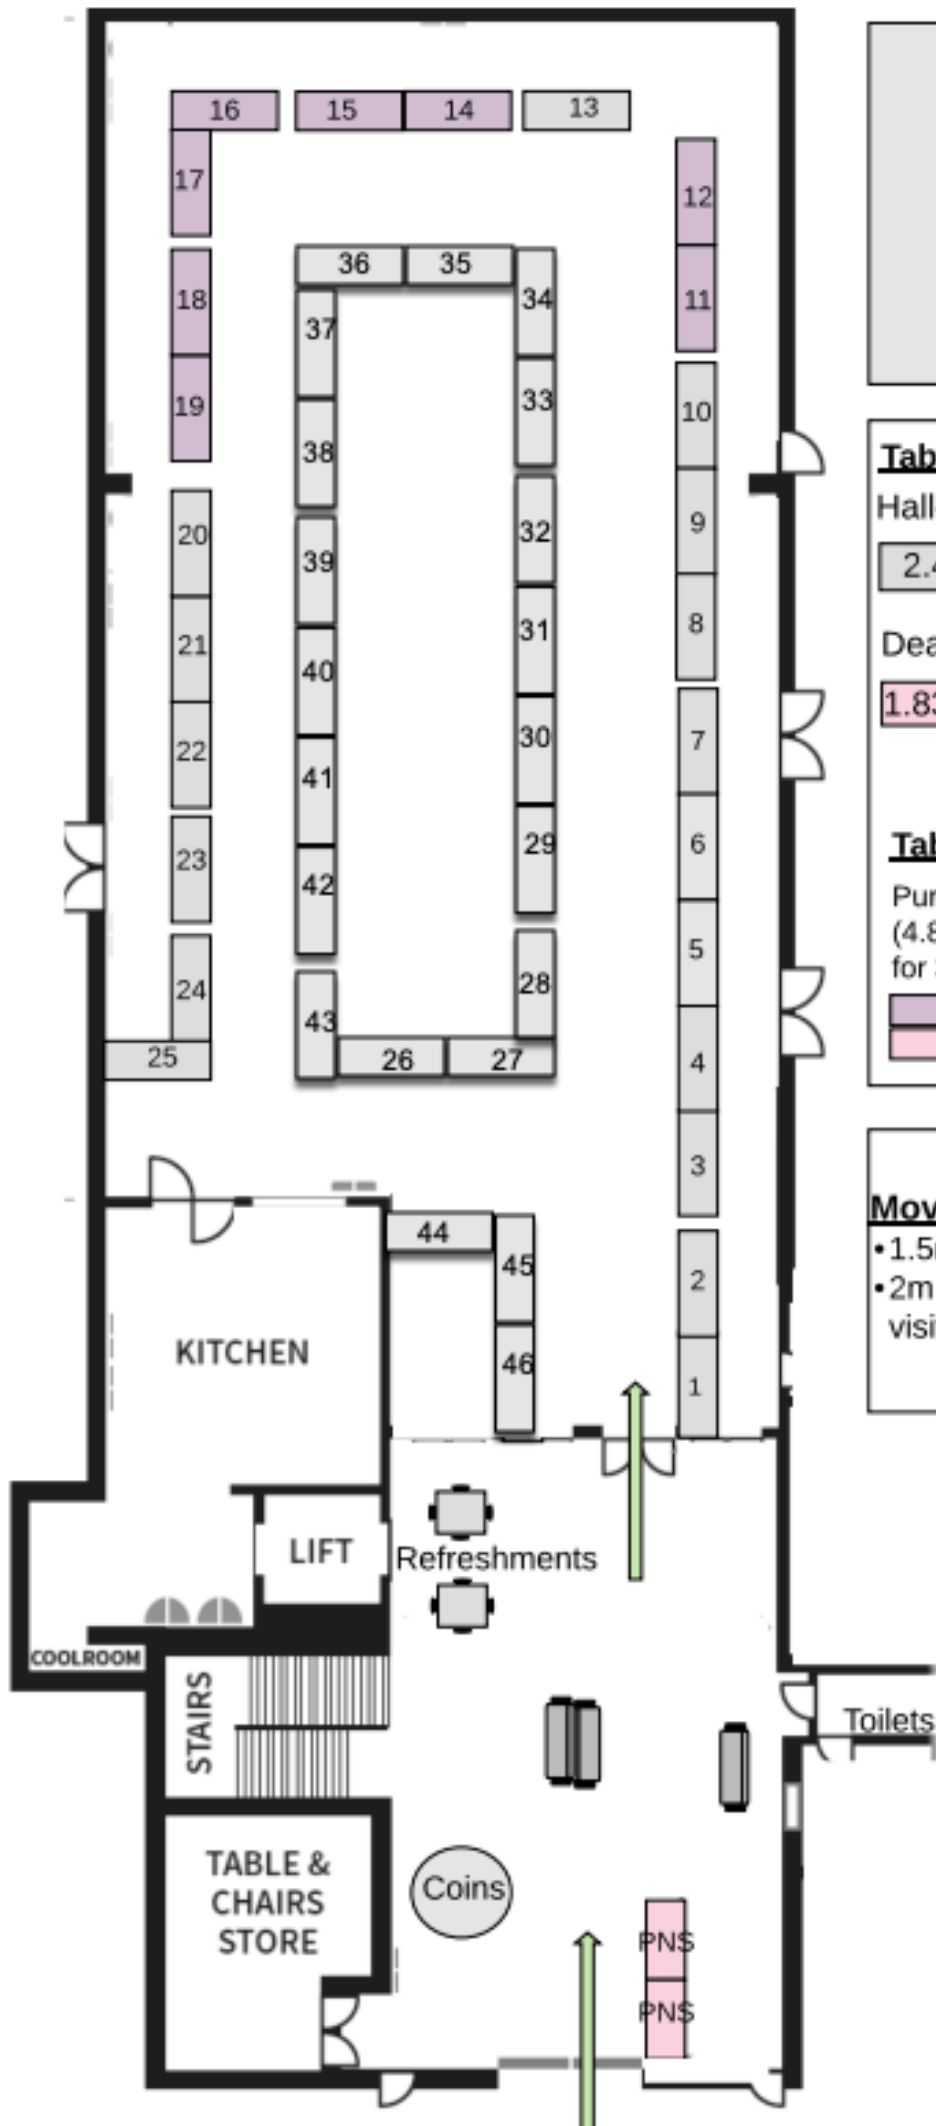

PNS Fair South Perth Hall Layout

HALL
48 full size tables
or
38 x large & 15 x 6ft

FOYER
2 x 6ft
for PNS

Table Sizes
Hall-supplied tables
2.43m

Dealer-supplied 6ft tables
1.83m

Table Substitutions
Purple indicates two tables (4.86m) which can be substituted for 3 x 6ft (5.49m)

Movement & Accessibility

- 1.5m from wall for dealers
- 2m traffic area clearance for visitors